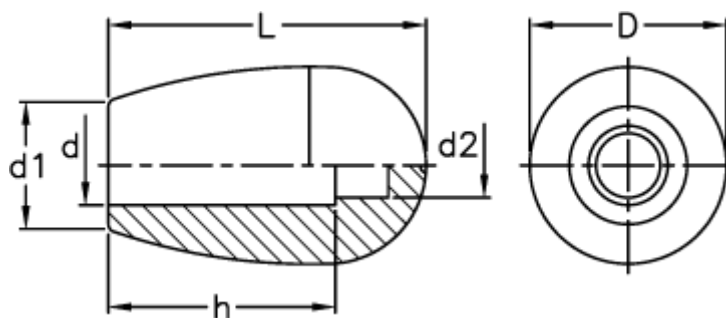

# Data Sheet

Article number: 2304151242

Description: E+G Handle  
I.622/55 N-12 CLEAN

## Measures

---

$d = 12$   
 $D = 34$   
 $d_1 = 21$   
 $d_2 = 5.5$   
 $h = 40$   
 $L = 54.5$